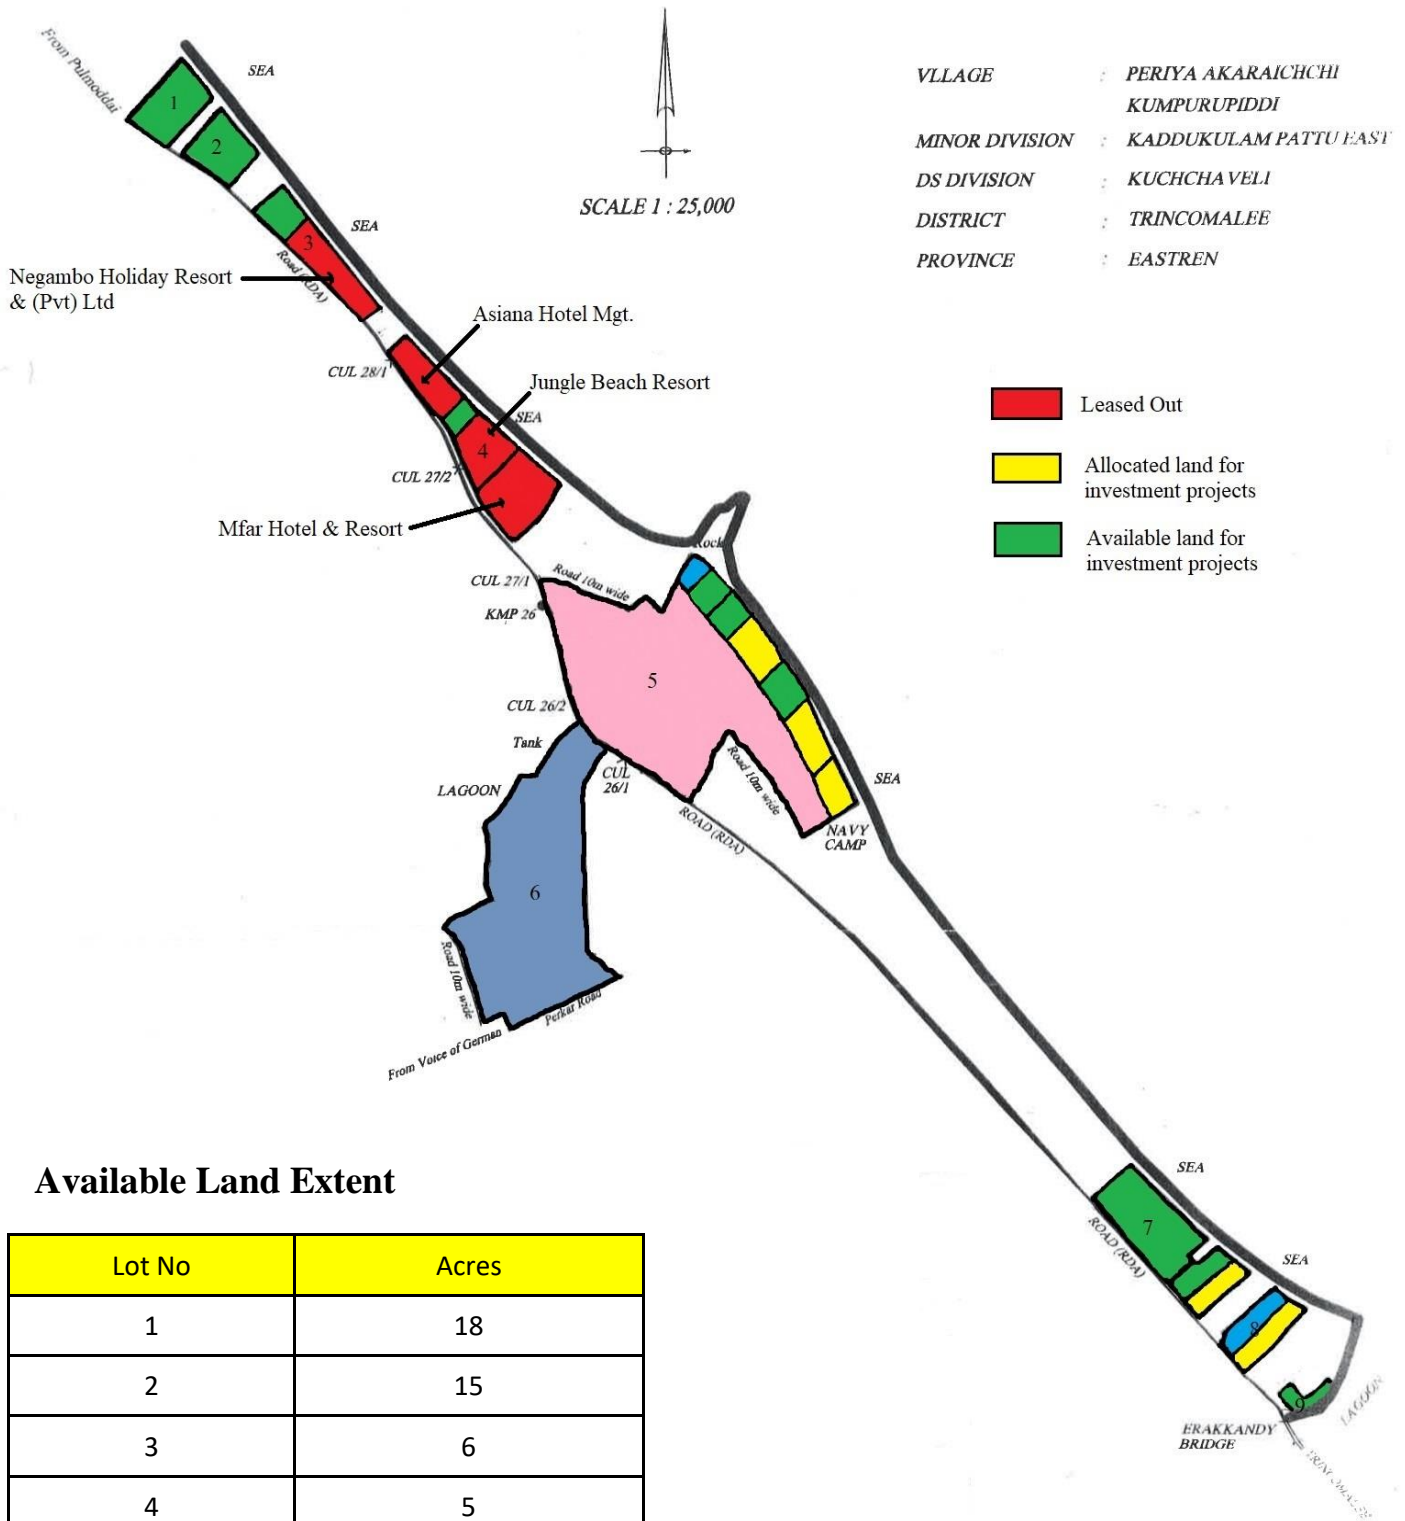

KEY DIAGRAM
TOURISM DEVELOPMENT AREA AT KUCHCHAVELI TRINCOMALEE
SRI LANKA TOURISM DEVELOPMENT AUTHORITY

Available Land Extent

Lot No	Acres
1	18
2	15
3	6
4	5
5	32
7	28
9	3.5
Total	107.5